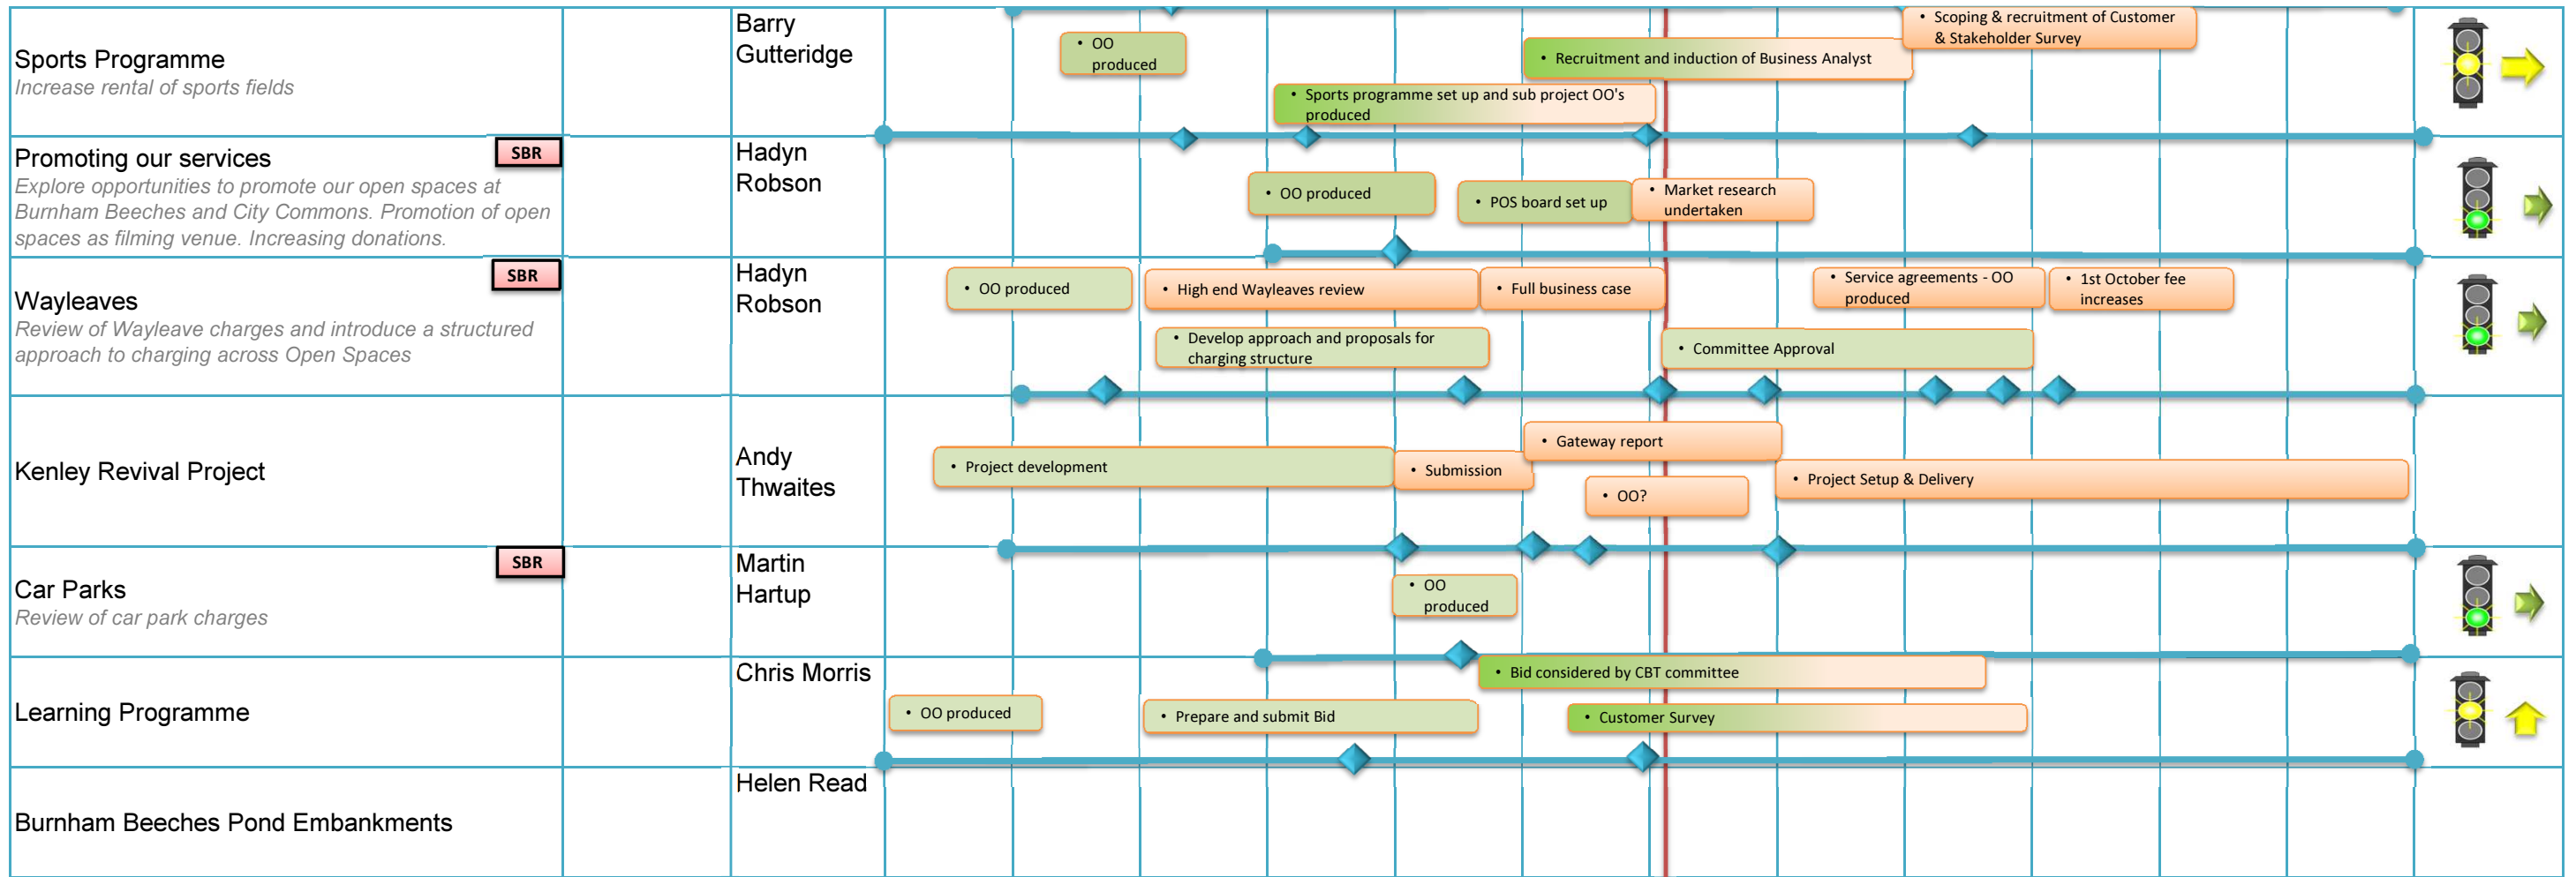

Burnham Beeches and City Commons Roadmap

- Project Milestone
- Project is in a critical state
- Project is slipping
- Project is on track
- Project is in a controlled state
- Positive direction of travel
- Negative direction of travel
- Project Closed